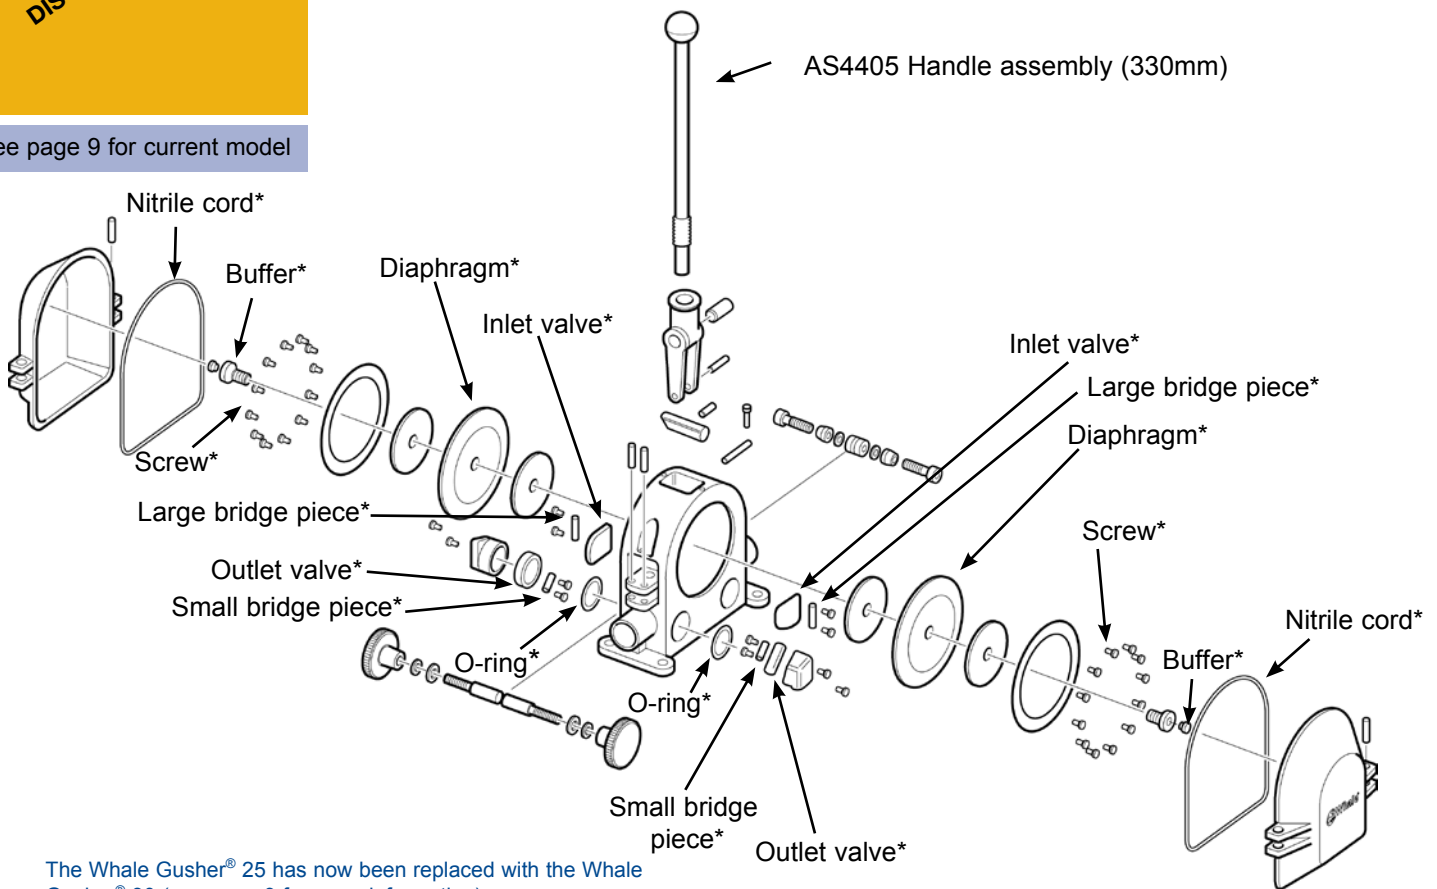

Whale Gusher 25 Pump (discontinued in 1989)

Note* Contained in Service Kit AK3528

**PRODUCT
DISCONTINUED**

See page 9 for current model

The Whale Gusher® 25 has now been replaced with the Whale Gusher® 30 (see page 9 for more information):
On Deck: BP3000, On Bulkhead: BP3010, Thru Deck: BP3020

Service Kits

AK3528 Service Kit with Complete Set of Serviceable Parts for Whale Gusher® 25 (Nitrile®)

Qty	Containing
2	Buffer
2	Outlet valve
2	O-ring
2	Nitrile cord
2	Inlet valve
4	Screw 2BA
2	Small bridge piece
2	Diaphragm (Nitrile)
2	Large bridge piece

AS4405 Handle Assembly s/s with Lanyard (330mm)

AK3528

AS4405